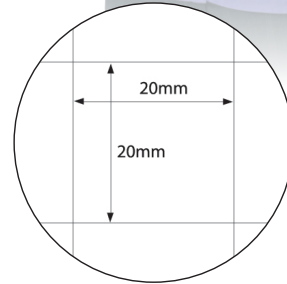

## Colourful range of non-magnetic drywipe boards

Double sided; one side plain, one side faint grid with a powder coated aluminium frame. Choice of blue, red, green, yellow or multi-coloured aluminium frame with colour related rounded safety corners and concealed corner fixings. Complete with pen tray.

Size H 900mm  
W 600mm

Size H 1200mm  
W 900mm

Size H 1200mm  
W 1200mm

Size H 1200mm  
W 1500mm

Size H 1200mm  
W 1800mm

Size H 1200mm  
W 2400mm